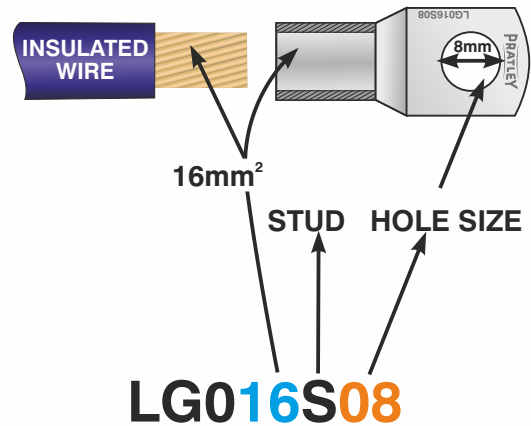

### LUGS

DESCRIPTION	CODE (See Drawing)	AS SUPPLIED	
		PACK SIZE	PRICE/ PACK (Ex VAT)
PRA LUG 1.5mm <sup>2</sup> X 4mm STUD	LG001S04	100	114.31
PRA LUG 2.5mm <sup>2</sup> X 4mm STUD	LG002S04	100	128.91
PRA LUG 2.5mm <sup>2</sup> X 5mm STUD	LG002S05	100	128.91
PRA LUG 4mm <sup>2</sup> X 6mm STUD	LG004S06	100	176.52
PRA LUG 6mm <sup>2</sup> X 6mm STUD	LG006S06	100	226.01
PRA LUG 10mm <sup>2</sup> X 6mm STUD	LG010S06	100	262.51
PRA LUG 16mm <sup>2</sup> X 6mm STUD	LG016S06	100	367.98
PRA LUG 16mm <sup>2</sup> X 8mm STUD	LG016S08	100	369.39
PRA LUG 16mm <sup>2</sup> X 10mm STUD	LG016S10	100	568.18
PRA LUG 25mm <sup>2</sup> X 8mm STUD	LG025S08	50	323.45
PRA LUG 25mm <sup>2</sup> X 10mm STUD	LG025S10	50	378.53
PRA LUG 35mm <sup>2</sup> X 8mm STUD	LG035S08	50	487.51
PRA LUG 35mm <sup>2</sup> X 10mm STUD	LG035S10	50	520.80
PRA LUG 35mm <sup>2</sup> X 12mm STUD	LG035S12	50	610.10
PRA LUG 50mm <sup>2</sup> X 8mm STUD	LG050S08	25	389.84
PRA LUG 50mm <sup>2</sup> X 10mm STUD	LG050S10	25	387.58
PRA LUG 50mm <sup>2</sup> X 12mm STUD	LG050S12	25	454.30
PRA LUG 70mm <sup>2</sup> X 10mm STUD	LG070S10	25	625.92
PRA LUG 70mm <sup>2</sup> X 12mm STUD	LG070S12	25	637.83
PRA LUG 70mm <sup>2</sup> X 14mm STUD	LG070S14	25	783.65
PRA LUG 95mm <sup>2</sup> X 10mm STUD	LG095S10	25	943.62
PRA LUG 95mm <sup>2</sup> X 12mm STUD	LG095S12	25	943.62
PRA LUG 95mm <sup>2</sup> X 14mm STUD	LG095S14	25	955.26
PRA LUG 120mm <sup>2</sup> X 12mm STUD	LG120S12	12	628.65
PRA LUG 120mm <sup>2</sup> X 14mm STUD	LG120S14	12	657.02
PRA LUG 120mm <sup>2</sup> X 16mm STUD	LG120S16	12	658.14
PRA LUG 150mm <sup>2</sup> X 10mm STUD	LG150S10	4	300.01
PRA LUG 150mm <sup>2</sup> X 12mm STUD	LG150S12	4	300.01
PRA LUG 150mm <sup>2</sup> X 14mm STUD	LG150S14	4	302.35
PRA LUG 150mm <sup>2</sup> X 16mm STUD	LG150S16	4	302.35
PRA LUG 185mm <sup>2</sup> X 12mm STUD	LG185S12	4	402.05
PRA LUG 185mm <sup>2</sup> X 14mm STUD	LG185S14	4	404.60
PRA LUG 185mm <sup>2</sup> X 16mm STUD	LG185S16	4	438.29
PRA LUG 240mm <sup>2</sup> X 12mm STUD	LG240S12	1	142.97
PRA LUG 240mm <sup>2</sup> X 14mm STUD	LG240S14	1	142.97
PRA LUG 240mm <sup>2</sup> X 16mm STUD	LG240S16	1	142.97
PRA LUG 240mm <sup>2</sup> X 20mm STUD	LG240S20	1	145.32